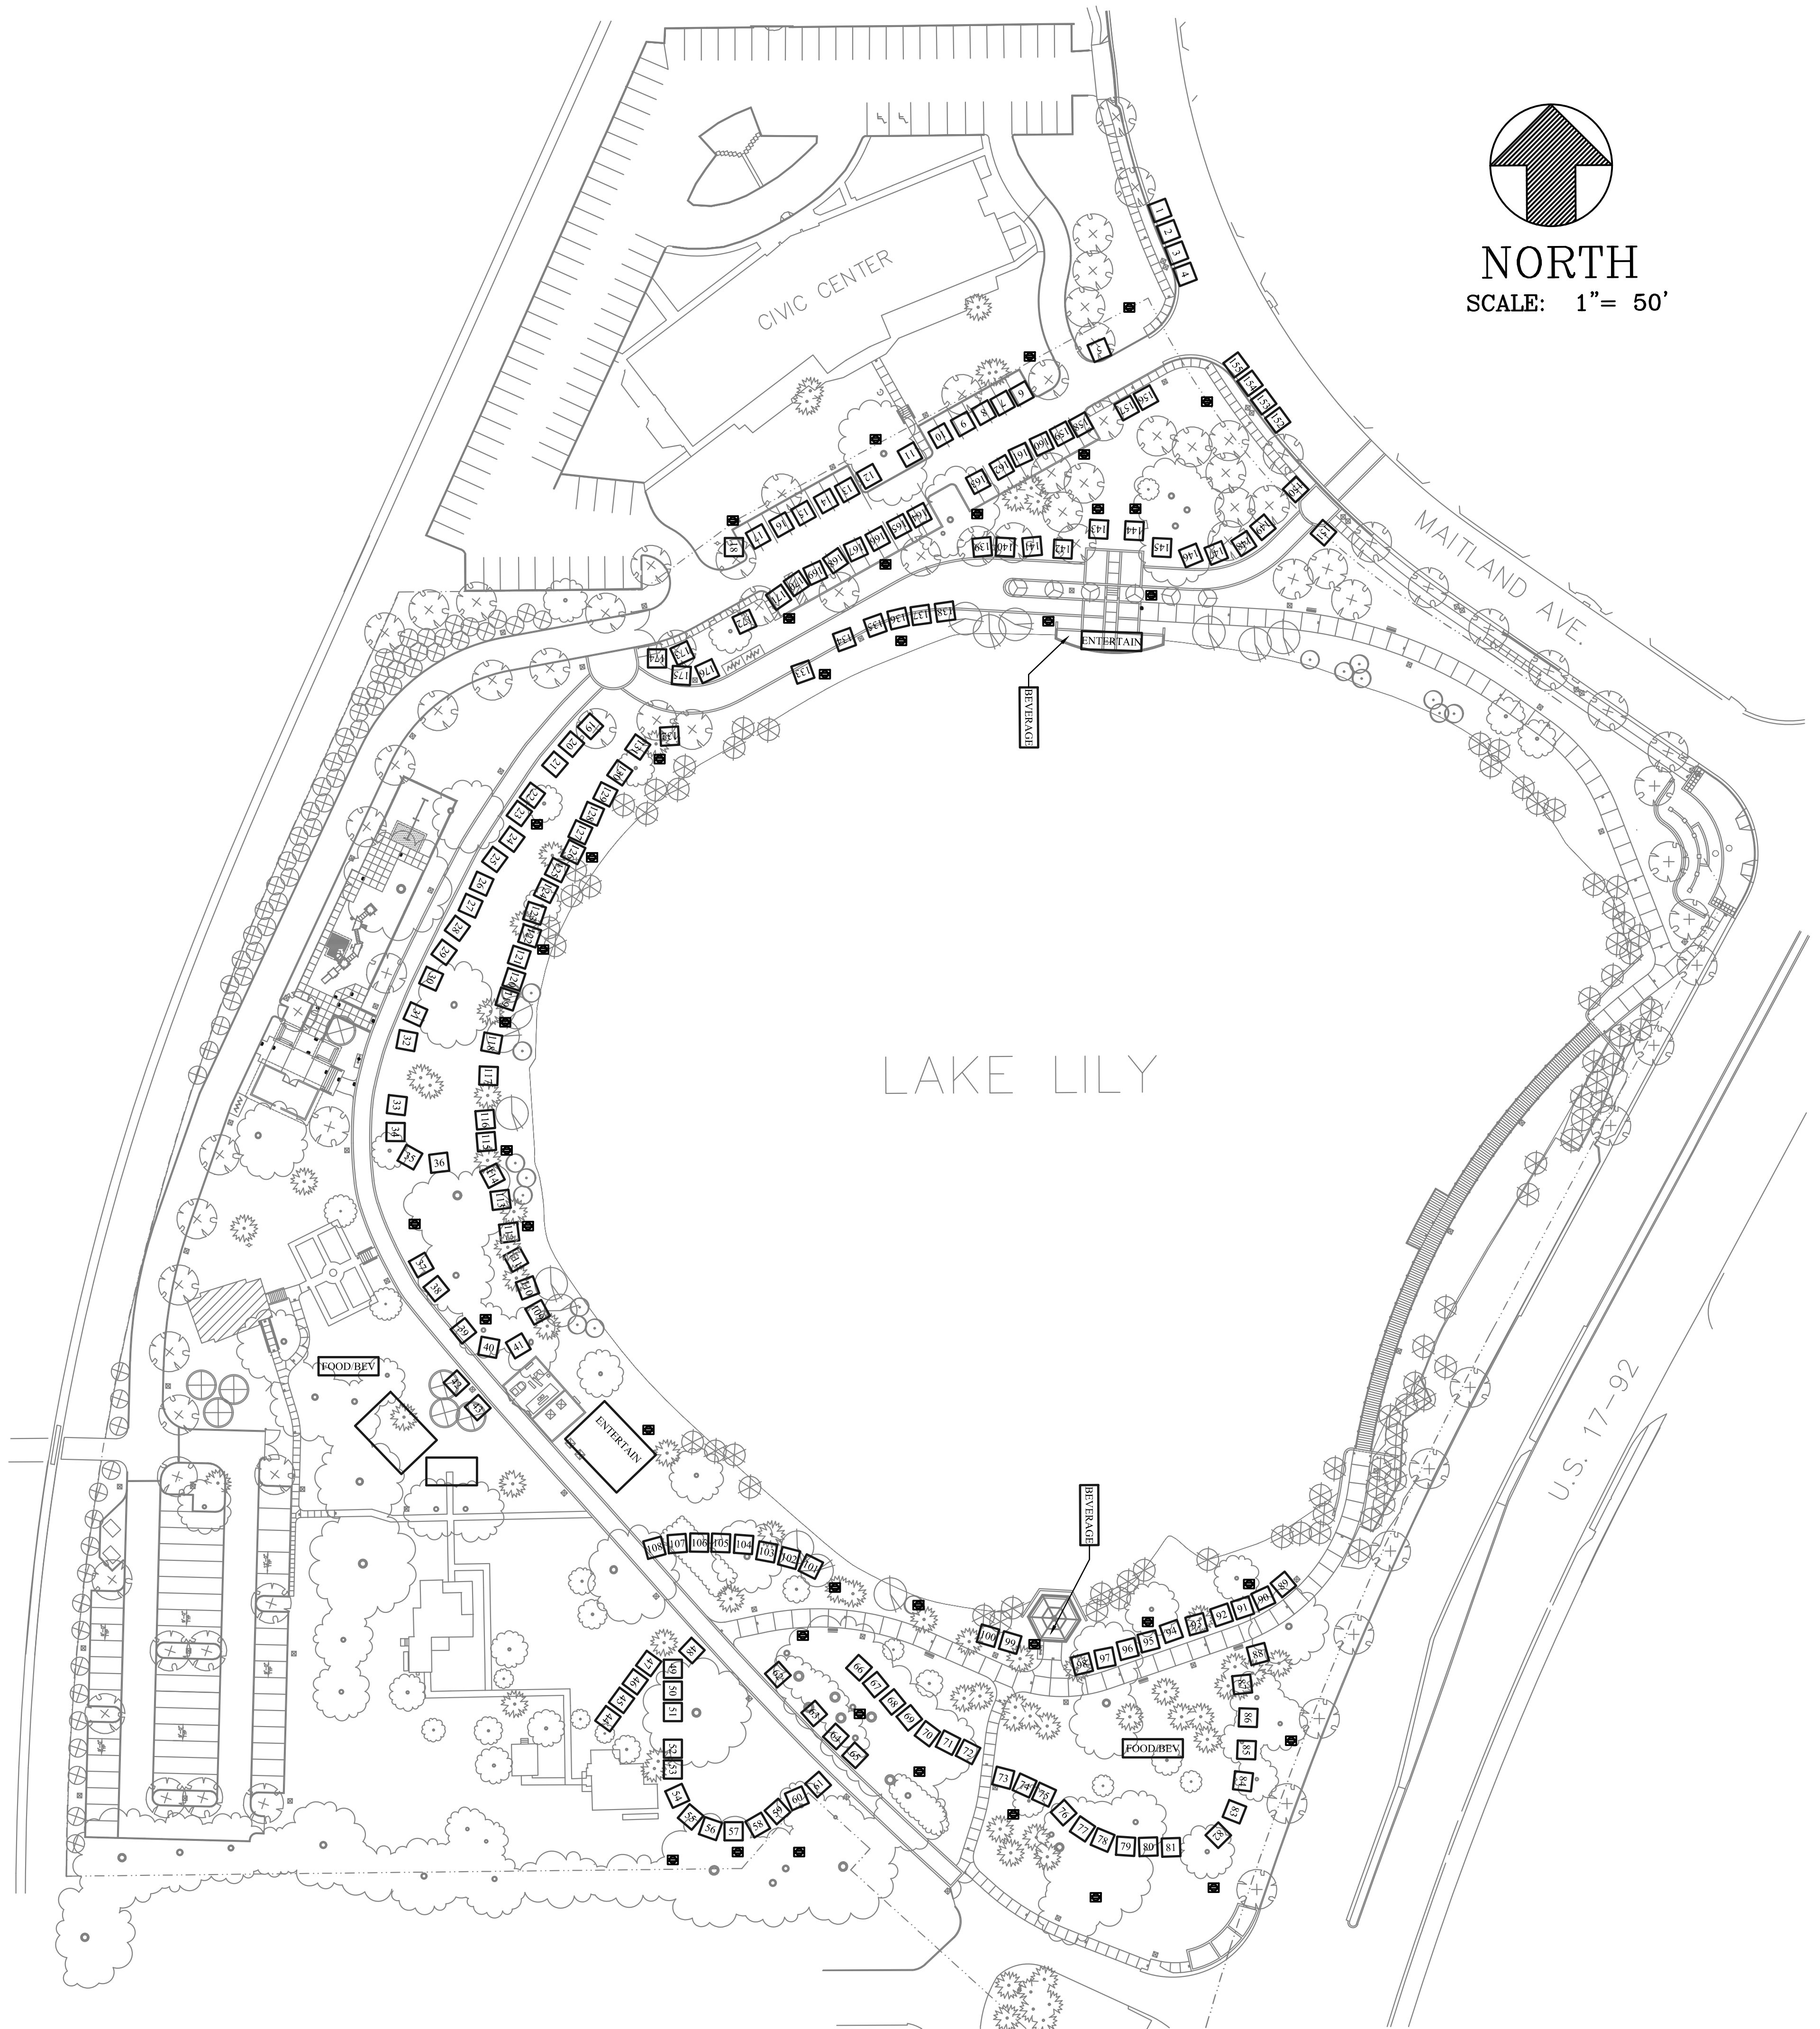

NORTH
SCALE: 1" = 50'

LAKE LILY BOOTH LAYOUT